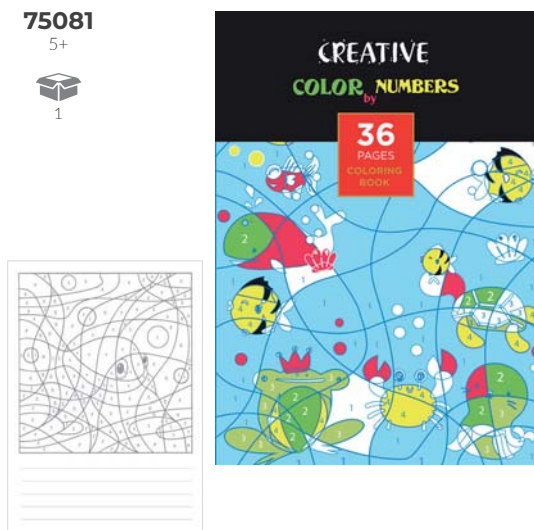

ADVENTURE

Format: 210 x 297 mm
40 sheets, 80 g paper

75296

3+

1/24

COLOR BY NUMBERS

Format: 210 x 300 mm
36 sheets, 100 g paper

75081

5+

1

ADULT ANIMAL

Format: 210 x 300 mm
40 sheets, 80 g paper

75297

8+

1/24

ACTIVITY BOOKS