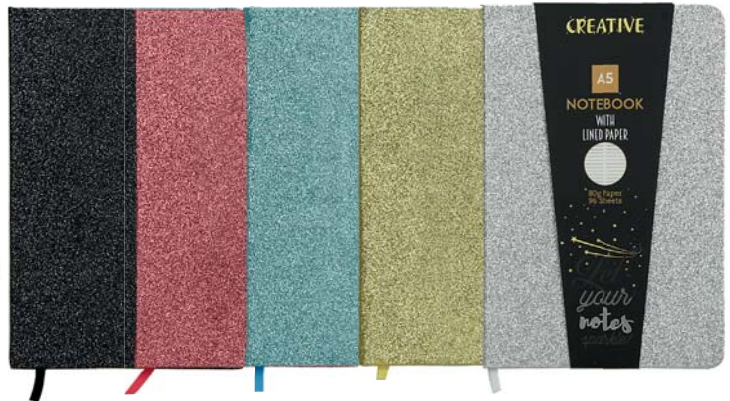

52948B
Blue

52948G
Gold

52948S
Silver

NOTEBOOK

Format: A5
96 sheets, 80 g paper, lined

52946
Assorted

10/60

NOTEBOOK