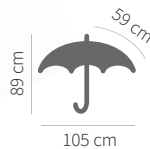

UMBRELLAS & TRAVEL

ZEUS

Umbrella 8-panel automatic
Polyester, 190T,
metal frame,
handle: wood

logo printing

390 g

12/60

Auto Rib Sec

possible
LOGO print

ZEUS FIFO

Umbrella 8-panel automatic
Polyester, 190T,
Metal frame
Handle: wood

logo printing

390 g

1/25

Auto Rib Sec

possible
LOGO print

ZEUS X

Umbrella 8-panel automatic
Pongee, 190T,
metal frame,
handle: wood

logo printing

450 g

12/48

Auto Rib Sec

possible
LOGO print