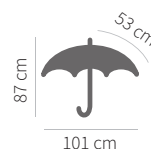

blue/black
8643105