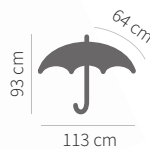

Auto Rib Sec