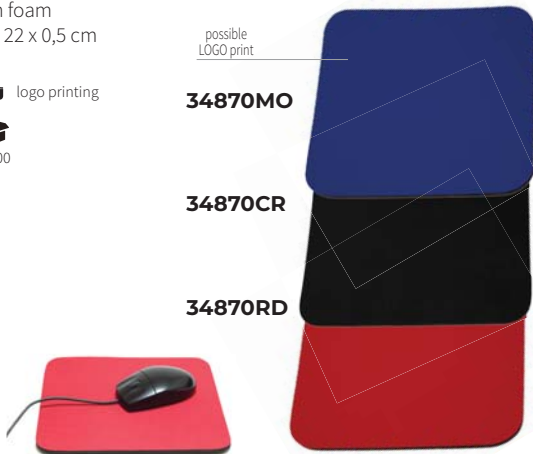

 1/120

10350

HANSEN

Calculator
14 x 9 x 2,8 cm

-  logo printing
-  1/100

25032

KD-3078

Desktop calculator
19,5 x 30 cm

-  logo printing
-  1/250

25214

34872

CLASSIC

Mouse pad
Poliester padded with foam
24 x 22 x 0,5 cm

-  logo printing
-  50/200

34870MO

34870CR

34870RD

LIVER

Gel mouse pad
Rubber padded, neopren, plastic
25 x 21,5 x 2,5 cm

-  logo printing
-  logo printing
-  1/80

3487502

SLIM

Namecard holder
Aluminum
9,5 x 6 x 0,6 cm

-  logo printing
-  logo printing
-  1/500