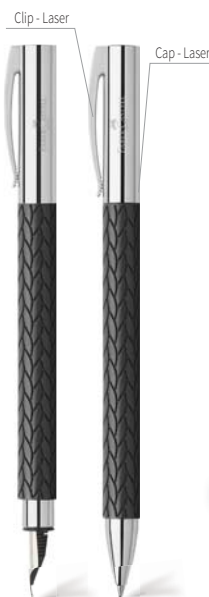

AMBITION

3D Leaves

Barrel made of precious resin, design made with 3D, the cover, handle, tip and spring clip are made of chromed polished metal, fountain pen is from stainless steel (M, F, EF, B) cartridge system or converter, roller: black ceramic tip, quick-drying ink, twist ballpoint pen: black refill, line width M.

FP - F & M
BP - M

271963 fountain pen M
271964 ballpen
272245 fountain pen F
272246 roller