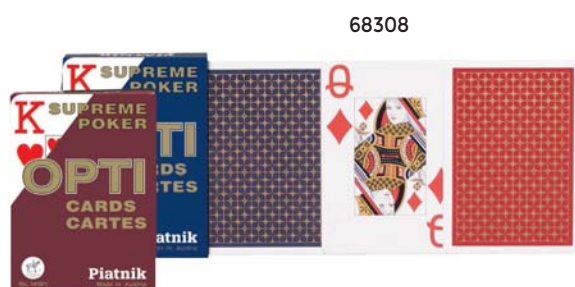

POKER CARDS

Poker cards

Jumbo Index, Tuck Box,
dimensions: 63 x 88 mm,
content: 55 cards