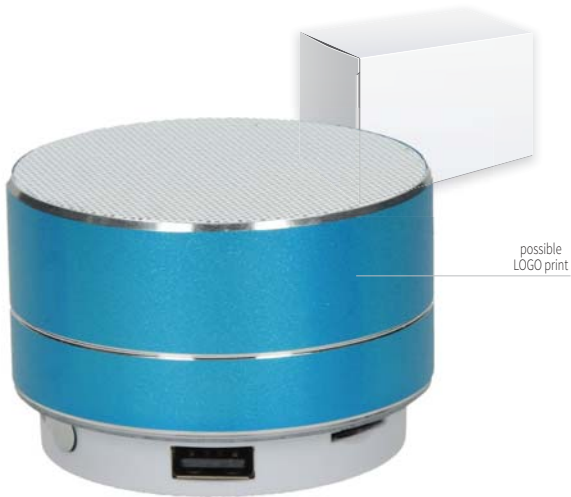

DREAMY

Bluetooth speaker
Waterproof, 3W,
integrated battery
material: Plastic and rubber,
gift packaging,
60 x 60 x 90 mm

- logo printing
- 1/25

METAL LUX

Bluetooth speaker
3W, integrated battery,
material: Plastic and Aluminium,
Ø71 x 47 mm

- logo printing
- 180 g
- 1/100

SPLASH

Bluetooth speaker
Waterproof, 3W,
integrated battery
material: Plastic and rubber,
Ø80 x 60 mm

- logo printing
- 1/100