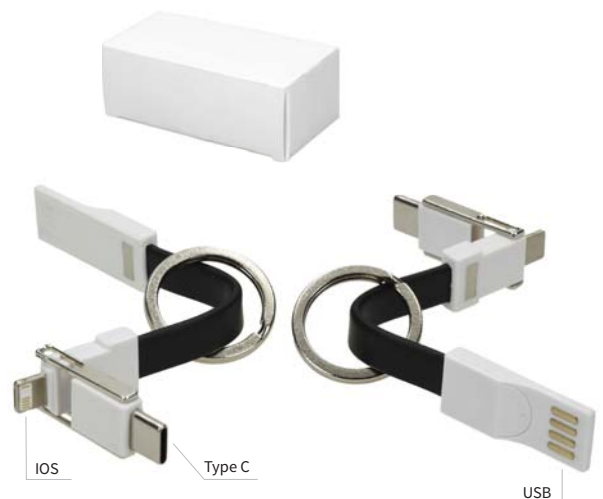

ECO VISION White

Power bank

material: Bamboo and ABS
size: 101 x 7 mm
power: 10W

6908001

REGULAR

Portable Travel Adapter In Travel Box

Made with superior PC and full copper, power ratings: 250VAC, 10A; Type A US plug, Type G UK plug, Type F EU plug, Type I AU plug, all portable devices charged can be charged with adapter, adapters work in a variety of continents so electronics can be charged abroad, certified by CE and RoHS, travel case: 85 x 60 x 45 mm

6905601

ROUND

Portable Set with Headphones, Car Charger and USB Adapter

Zippered round storage, in travel box, Ø 7,5 x 3,0 cm

6906502

UNITED KEYRING 3 IN 1

3 in 1 keyring cable

Data cable for iPhone, Android, Type C, one data line supports three devices, USB & IOS & Type-C certificate: CE FCC ROHS weight: 11 g size/length: 13 cm

6907002