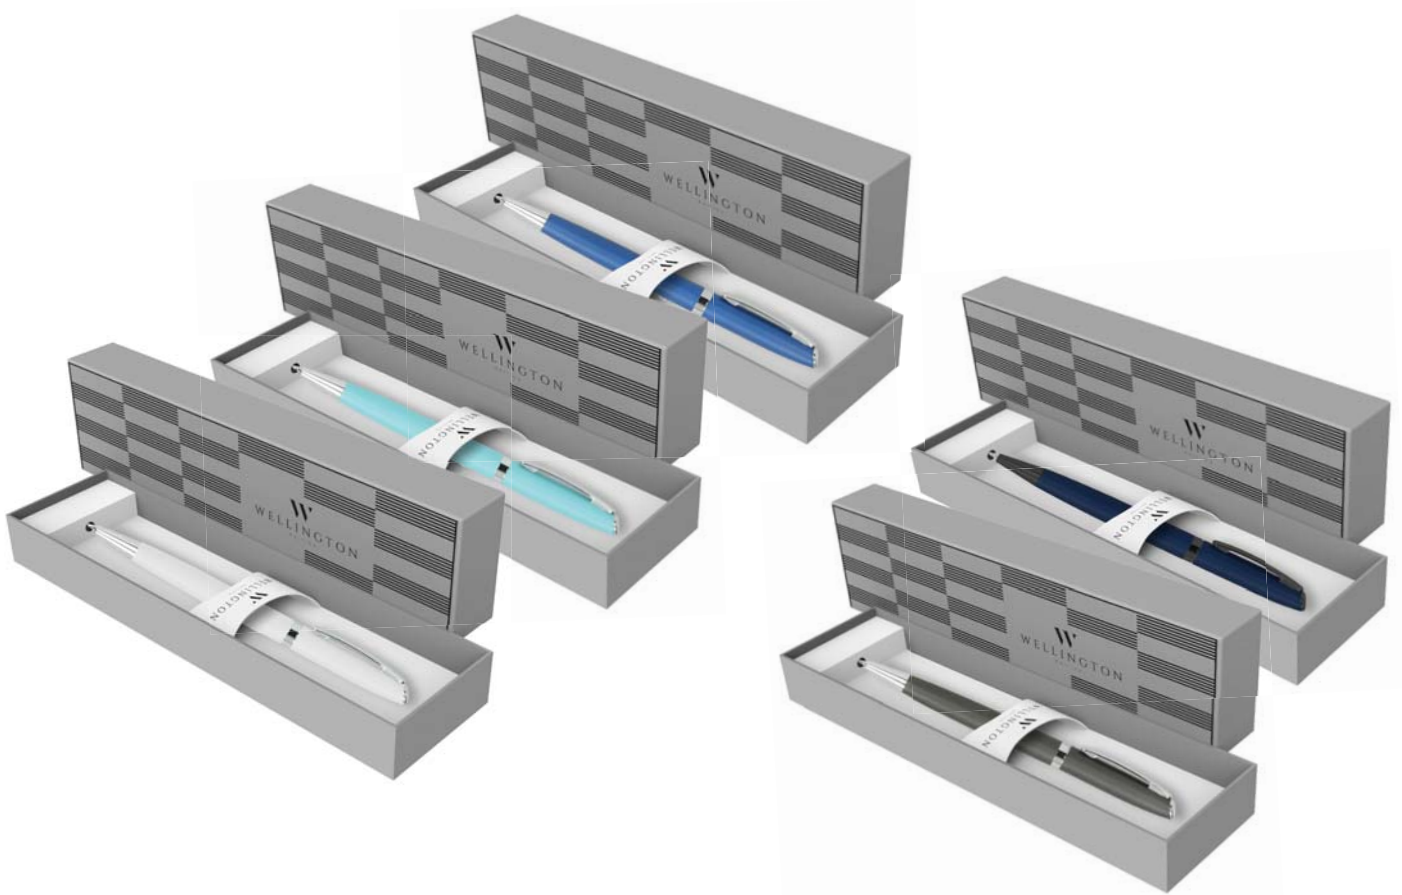

TOLEDO

Single writing ball pen in gift box
Metal BP,
175 x 50 x 25 mm

logo printing

1/100

35 g

blue writing
0,7mm

160190

Ball pen refill - Blister
Standard format (Parker)

98 mm
x Ø 6 mm