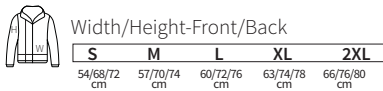

ZAGREB WOMEN

Women's softshell with removable hood 280 g/m²

96% Polyester, 4% spandex with two layers, water resistant, fleece lining, 2 front zip pockets and one diagonal chest pocket, adjustable cuffs with a Velcro strap, removable hood with drawstring, adjustable stoppers and Velcro strip which fits inside the collar, rounded lower back, fitted cut.