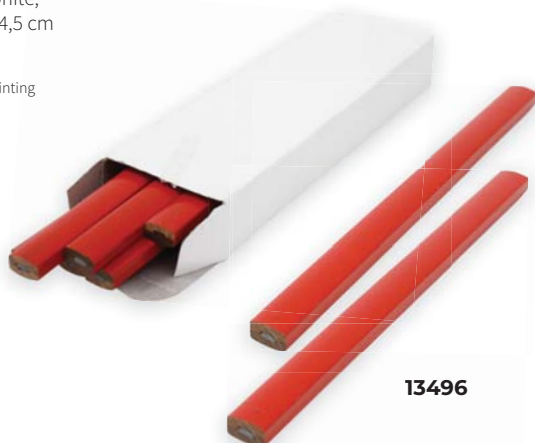

TESAR

Carpenter pencil
Wood, graphite,
17,7 x 8,5 x 4,5 cm

logo printing

12/1440