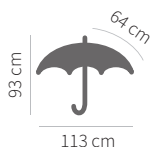

STYX

Umbrella 8-panel automatic

Pongee, 190T,
metal colored,
fiberglass frame,
handle: rubber

logo printing

490 g

12/48

Auto Rib Sec