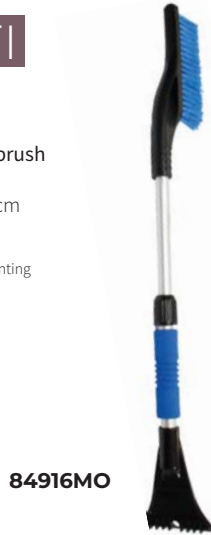

QUICK

**Parking clock
with ice scraper**
Plastic,
15,5 x 11,7 x 6 cm

- logo printing
- 50/200

YETI

**Ice scraper
with snow brush**
Plastic,
67(81) x 11 cm

- logo printing
- 1/12

GLOVE

**Ice scraper
with glove**
Polyester, plastic,
30 x 16 cm