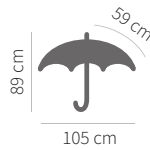

UMBRELLAS & TRAVEL

ZEUS

Umbrella 8-panel automatic
Polyester, 190T,
metal frame,
handle: wood

logo printing

390 g

12/60

Auto Rib Sec

possible
LOGO print

ZEUS FIFO

Umbrella 8-panel automatic
Polyester, 190T,
Metal frame
Handle: wood

logo printing

390 g

1/25

Auto Rib Sec

possible
LOGO print

ZEUS X

Umbrella 8-panel automatic
Pongee, 190T,
metal frame,
handle: wood

logo printing

450 g

12/48

Auto Rib Sec

possible
LOGO print