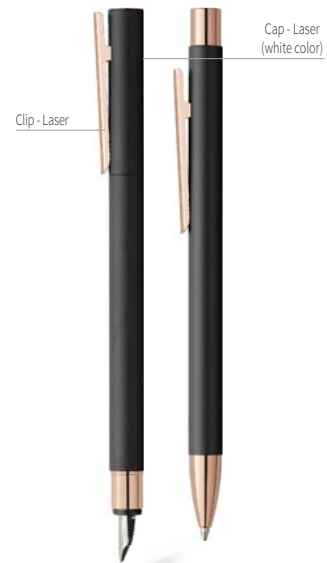

Slim barrel made of
stainless steel

- 271581** fountain pen M
- 271583** ballpen
- 271582** fountain pen F

Black

Clip - Laser

Cap - Laser
(white color)

Barrel - Laser

Slim barrel made of
black-lacquered metal

- 271584** fountain pen M
- 271586** ballpen
- 271585** fountain pen F

Rosegold

Clip - Laser

Cap - Laser
(white color)

Slim barrel made of
black-lacquered metal

- 271588** fountain pen F
- 271589** ballpen
- 271587A** fountain pen M