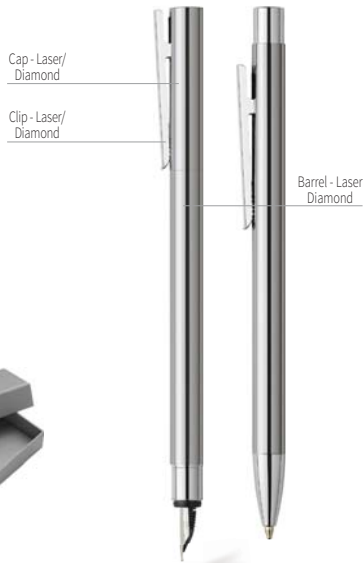

NEO SLIM

FP - F & M
BP - M

-  logo printing
-  1/1

270973
giftbox

Stainless steel

Cap - Laser/
Diamond

Clip - Laser/
Diamond

Barrel - Laser
Diamond