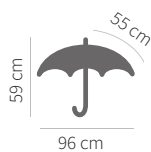

possible LOGO print
red
8643503

dark blue
8643506

gray
8643512

black
8643502

-  Manual
-  Rib
-  3 Sec

MIDAS

Umbrella folding 8-panel
manual open/close
Polyester, 190T,
metal frame
and mechanism,
handle: plastic