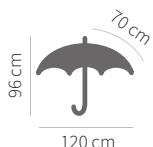

GALANT

Umbrella 8-panel autoopen

Pongee, 190T,
aluminium frame,
fiberglass ribs,
handle: PU leather

logo printing

480 g

12/48

Auto Rib Sec