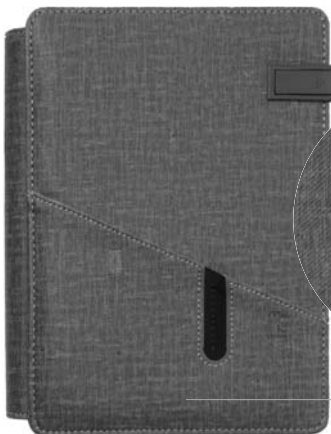

ARTER A5

A5

Premium padfolio A5
Fabric cover, padfolio with two front pockets, including 4 card pockets, phone holder, pen loop, refillable ruled notepad with 25 sheets and magnet closure, cover material: textile, 23,8 x 18 cm

- logo printing
- 1/20

possible LOGO print

82091

Phone holder

UPPSALA A5

A5

Business folder A5 with zipper
With 20 sheets, material: PU + Linen, with zip, 24 x 19 x 2,5 cm

- logo printing
- 1/20

possible LOGO print

82088

SMART A5

A5

Business folder A5
Notepad with 20 sheets, included 8 Gb USB, material: Polyester, 22,5 x 16,5 x 2,5 cm

- logo printing
- 1/20

possible LOGO print

8 Gb USB key

82048