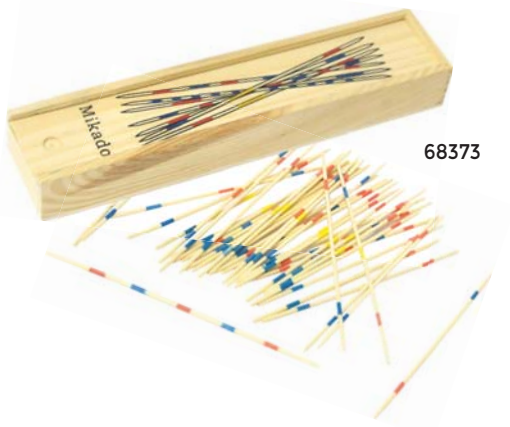

MIKADO

Social game
Wooden box,
19 x 4 x 2,5 cm

- logo printing
- logo printing
- logo printing