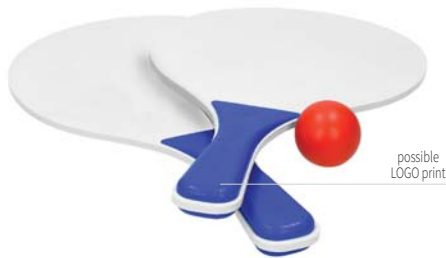

SUN

Rackets set SUN
Wood + PVC
33 x 19 x 0,5 cm

68412