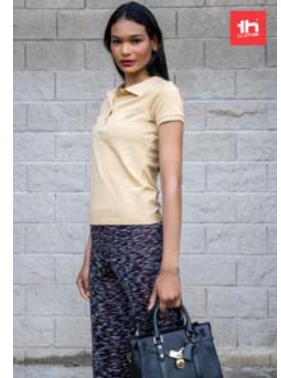

EVE

Women's Polo shirt 195 g/m²

100% cotton Piqué, carded cotton yarn, 1 x 1 rib collar and cuffs, piqué reinforcement tape inside the collar and placket with 3 matching coloured buttons, extra button on interior lateral seam, cut and sewn, fitted cut.