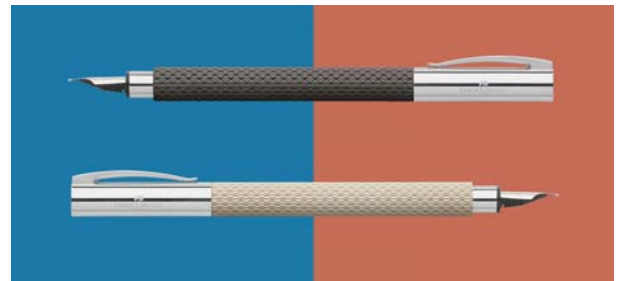

160392
FB + BP

AMBITION

Precious resin black

Barrel made of brushed precious resin Cap, handle piece, tip and twist cap made of chrome-plated polished metal, spring-loaded clip made of chrome-plated polished metal, fountain pen: stainless steel nib (M, F,), cartridge/converter system, with cartridge, twist ballpoint pen: black refill, line width M.

FP - F & M
BP - M

Notebook + BP
Ambition

271577
set

Barrel made of
brushed precious resin

270719 fountain pen M
270721 ballpen
270720 fountain pen F

AMBITION

3D Leaves

Barrel made of precious resin, design made with 3D, the cover, handle, tip and spring clip are made of chromed polished metal, fountain pen is from stainless steel (M, F, EF, B) cartridge system or converter, roller: black ceramic tip, quick-drying ink, twist ballpoint pen: black refill, line width M.