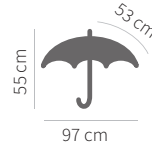

dark blue
86393TM

brown
86393RJ

black
86393CR

 Manual
 8 Rib
 3 Sec

SILAS

Umbrella folding 8-panel
manual open/close
Pongee, 190T
Frame: metal + fiberglass
Handle: plastic / silver carabin

-  logo printing
-  303 g
-  12/48