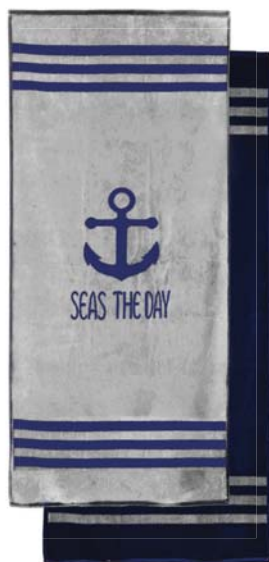

ANCHOR

Grey/blue

LANG

BEACH Towel
Quality Beach Towel,
YD Jacquard Velour,
100% cotton,
420 g/m²,
PC/wt - 0.536 g/m²

XL

Anchor and Stripe
75 x 170 cm

8387812