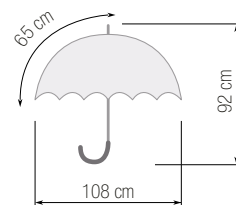

CONTENTS

STRAIGHT UMBRELLAS	3 - 12
FOLDABLE UMBRELLAS	13 - 16
KIDS UMBRELLAS	17
UMBRELLAS STAND	18 - 19

MAGNUS

8643320

Handle: Rubber

Material: 190T Pongee

Frame: Aluminium shaft, Fiberglass

12

48

Auto

16 Rib

Sec: 1

595g