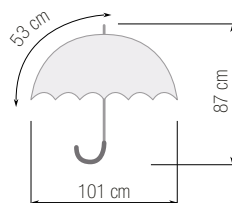

PRACTIC
8643120

Handle: RUBBER

Material: 190T Pongee /

2 layers; sort 3 colours

Frame: Metal

OPEN
Manual

Sec: 1