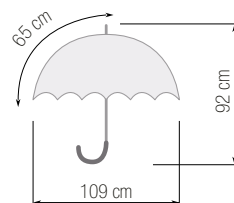

METRO
86390

Handle: Wood
Material: 190T Pongee
Frame: Metal, Fiberglass

OPEN
Manual

Sec: 1