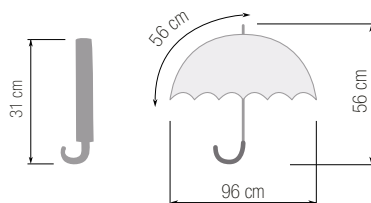

JUNO
8643420

Handle: Rubber
Material: 190T Pongee
Frame: Aluminium shaft, Fiberglass ribs