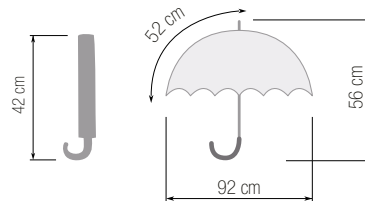

MAN
86383

Handle: Plastic
Material: Polyester
Frame: Metal