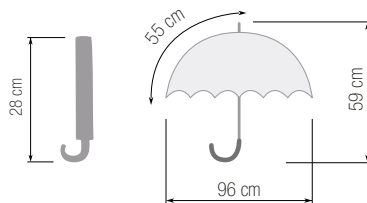

TEMPUS
8643520

Handle: Plastic black/silver carabin
Material: 190T Pongee
Frame: Metal, Fiberglass