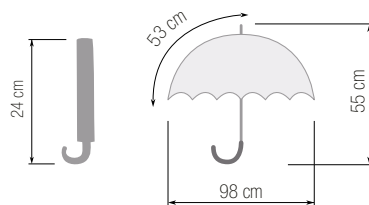

XENO
86393

Handle: Rubber
Material: 190T Pongee
Frame: Metal, Fiberglass ribs

ZED

MOD

RDD

RJD