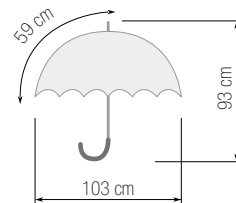

APOLLO DOTS
86398

Handle: Rubber
Material: 190T Pongee
Frame: Metal