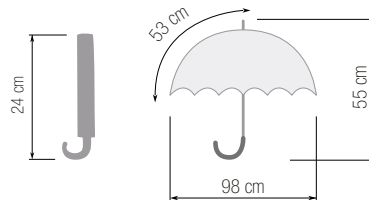

XENO DOTS

86399

Handle: Rubber
Material: 190T Pongee
Frame: Metal, Fiberglass ribs

12

60

OPEN
Manual

8 Rib

Sec: 3

240g