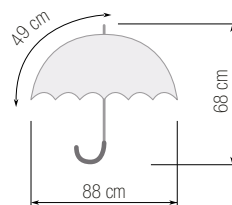

Handle: Plastic  
Material: Polyester  
Frame: Metal

**KIDS**  
86397

Handle: Plastic  
Material: Polyester  
Frame: Metal

MC

HO

CS

RT